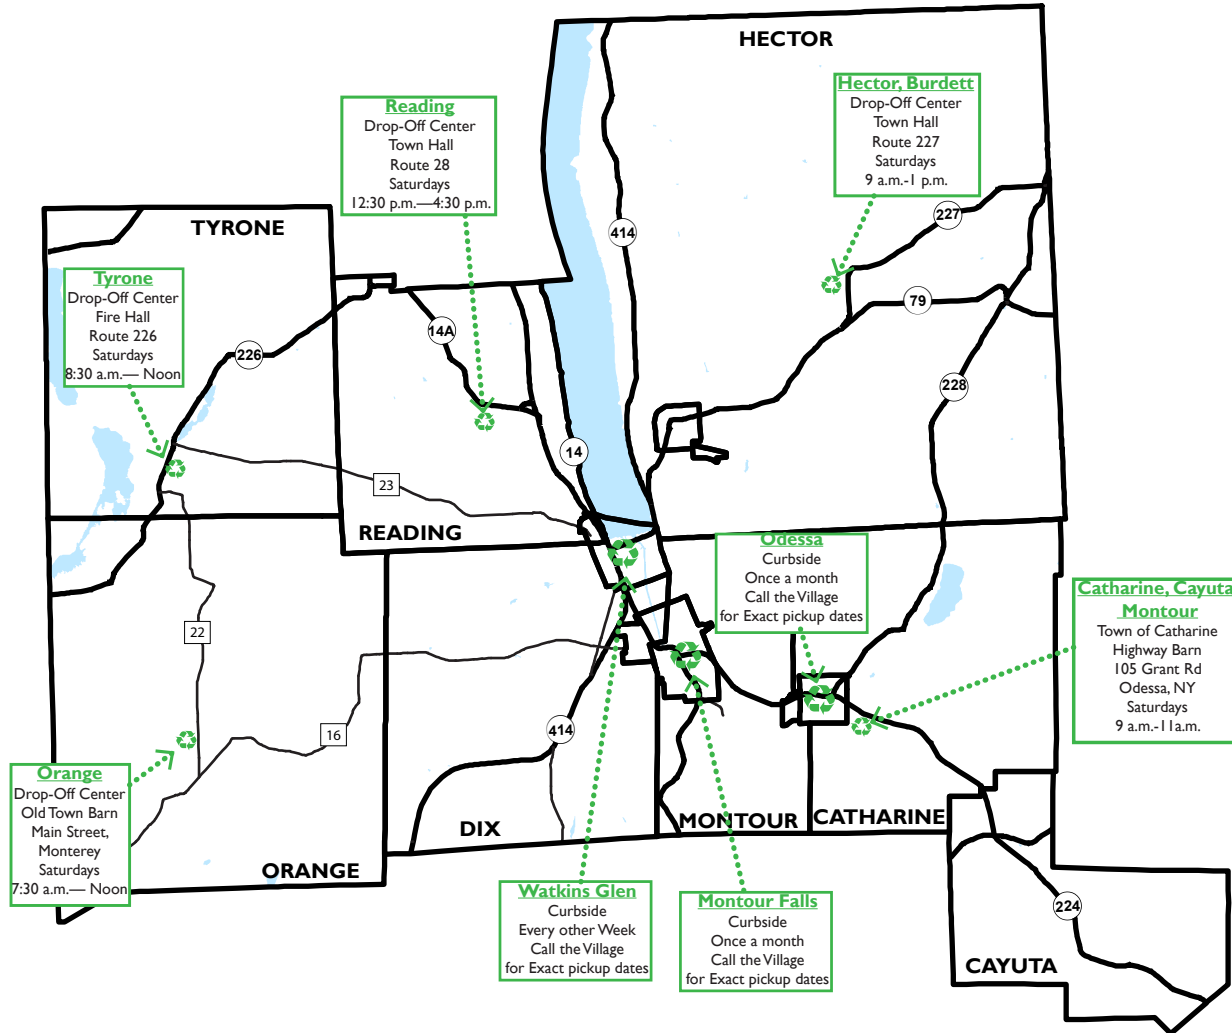

Schuyler County Recycling Guide

Schuyler County's waste reduction, reuse and recycling program is partially financed with a grant from the NYSDEC.

WHERE DO YOU RECYCLE?

SINGLE STREAM

Town of Hector
Town of Orange
Town of Reading
Town of Catharine
Town of Cayuta
Town of Montour
Village of Burdett
Village of Montour Falls
Village of Odessa
Village of Watkins Glen

*You do not have to separate our recyclables.
 Simply place **ALL** acceptable items in your bin*

SOURCE SEPARATED

Town of Tyrone

*You have to separate each recyclable material
 into separate bins*

Town of Dix

Drop off Location:

Swarthout Recycling
 Single Stream
 Route 19, Beaver Dams
 Monday– Saturday
 7 a.m.– 5 p.m.

Drop off Location:

Arrowhead Disposal
 Single Stream
 2800 Pearl Street, Beaver Dams
 Tuesday - 8am-4pm
 Saturday - 8am -12pm